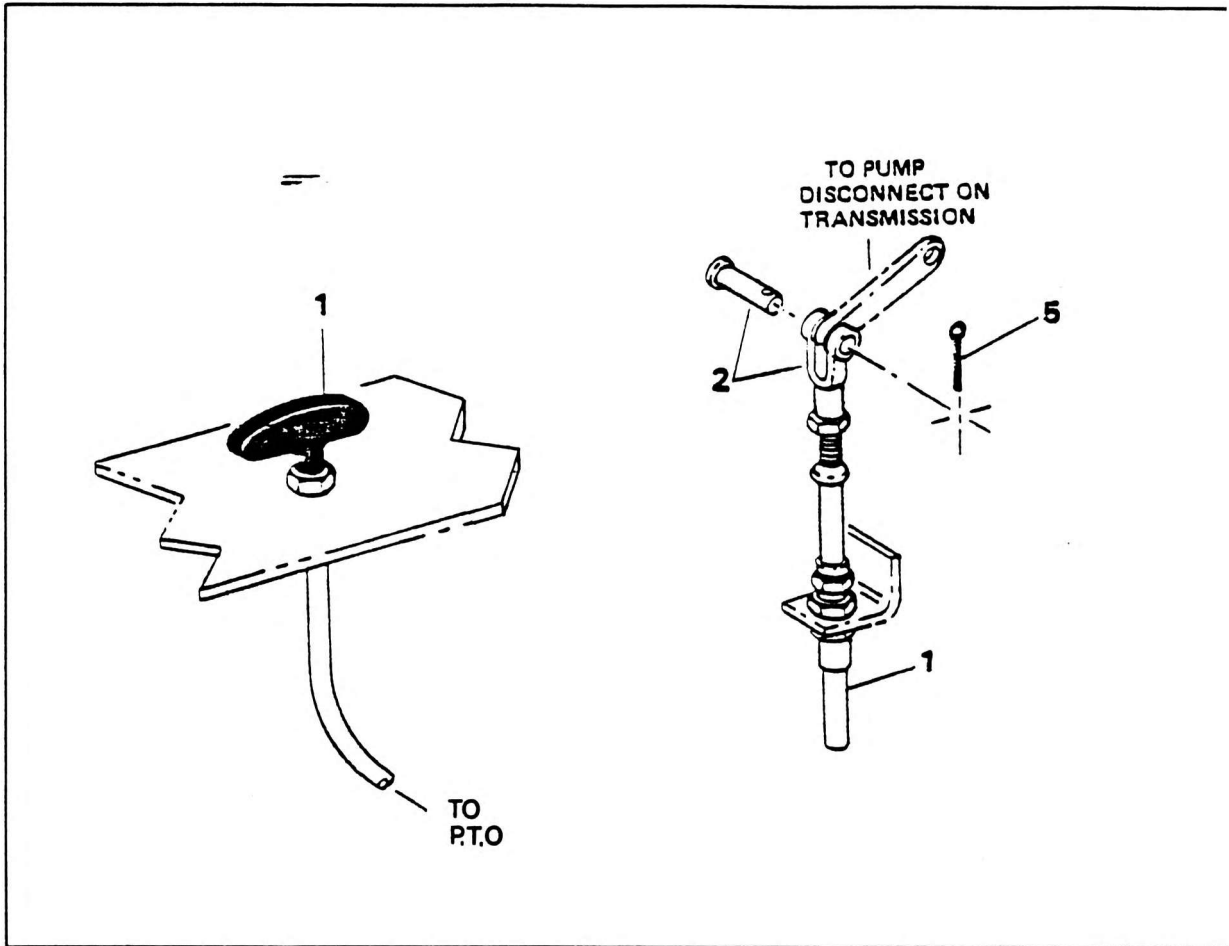

CABLE ASSEMBLY P.T.O. CONTROL

NO.	PART NO.	QTY.	DESCRIPTION	NO.	PART NO.	QTY.	DESCRIPTION
1	7-246-001070	1	Cable Control				
2	7-308-000042	1	Yoke Includes Clevis and Cotter Pins				
5	7-690-000810	1	Pin Cotter 1/16" x 1/2"				